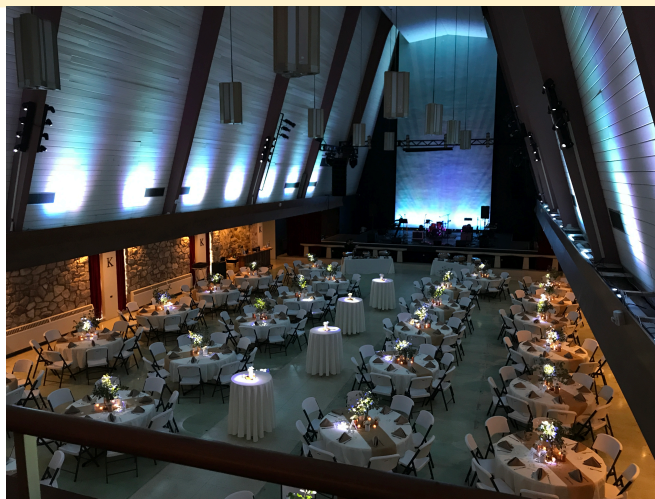

499 S. Egg Harbor Road, Hammonton, NJ 08037
Alt. Address: 129 Park Avenue, Hammonton, NJ 08037

(856) 685-6664
info@kathedral.com