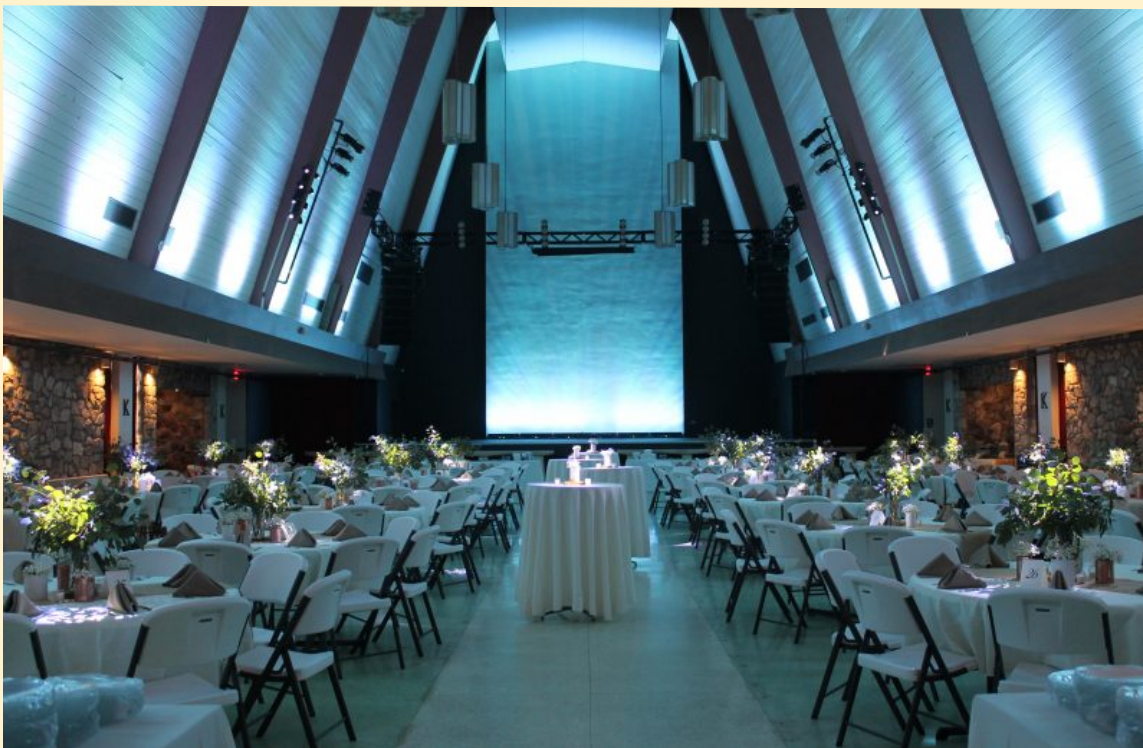

499 S. Egg Harbor Road, Hammonton, NJ 08037
Alt. Address: 129 Park Avenue, Hammonton, NJ 08037

(856) 685-6664
info@kathedral.com