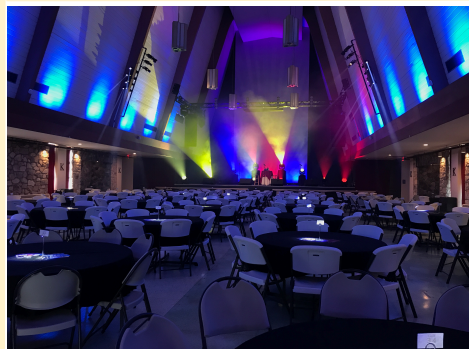

For pricing details, please contact us using the info below.

499 S. Egg Harbor Road, Hammonton, NJ 08037
Alt. Address: 129 Park Avenue, Hammonton, NJ 08037

(856) 685-6664
info@kathedral.com